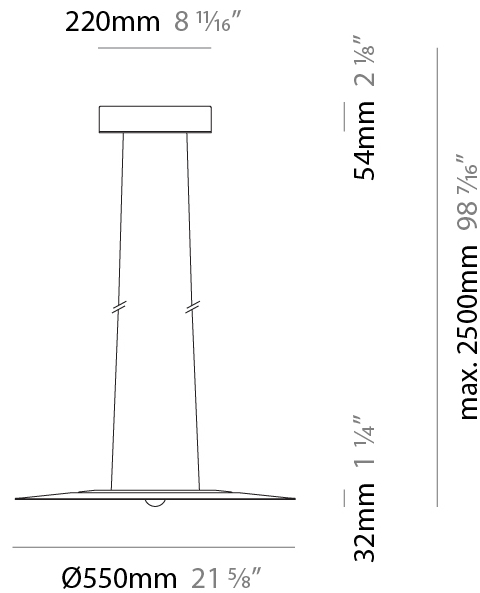

PASSEPARTOUT SUSPENSION

D31022-

base number _____
Finish Options _____

1. To build a product code in our configurator select the specify button on the base model # product page
2. To build a manual product code on this datasheet choose from the options listed below in blue font and add the suffix to the base model #

GENERAL

Series: Passepartout
Brand: Cini & Nils
Division: Design
Mounting Type: Suspension
Mounting Location: Ceiling
Subcategory: Pendant

PHYSICAL

Shape: Round
Diameter (mm): 550
Diameter (in): 21 ⁵/₈
Height (mm): 32
Height (in): 1 ¹/₄
Max. Overall Height (mm): 2500
Max. Overall Height (in): 98 ⁷/₁₆
Light Distribution: Direct / Indirect
Weight (kg): 6.3
Weight (lbs): 5.07
Fixture Finish: MWH / MBK / PCH / PGO / MSI / MGD
Fixture Material: Aluminum

ELECTRICAL

Lamp Type: LED
Input Wattage (W): 29
Total Output Wattage (W): 12.6 (Dir) / 14.9 (Ind)
Dimming: Tri-Mode (Non-Dimming and Phase Dimming (120Vac only) and 0-10V Dimming)
Driver Included: Yes
Driver Location: Integrated
Driver Type: Constant Current - Universal
Driver Class: Class 1
Input Voltage (V): 120 - 277
Constant Current (MA): 350

LED

Number of LEDs: 2
Color Temperature (°K): 2800
Nominal Lumen (lm): 2800
CRI: >90 CRI
Lamp Life (hrs): 50000

OPTICAL

RATINGS AND CERTIFICATIONS

Certified By: Certified for North American Standards
IP rating: IP20